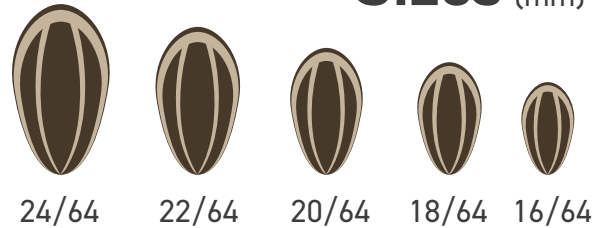

**Origin:**  
Argentina

**Color:**  
Black or gray  
with white stripes

**Varieties:**  
Round shape

**Flavor:**  
Natural

**Use:**  
Human consumption  
Bird feed

**Quality:**  
Grade A

## Sizes (mm)

## Length

Round varieties goes up to 18 mm long